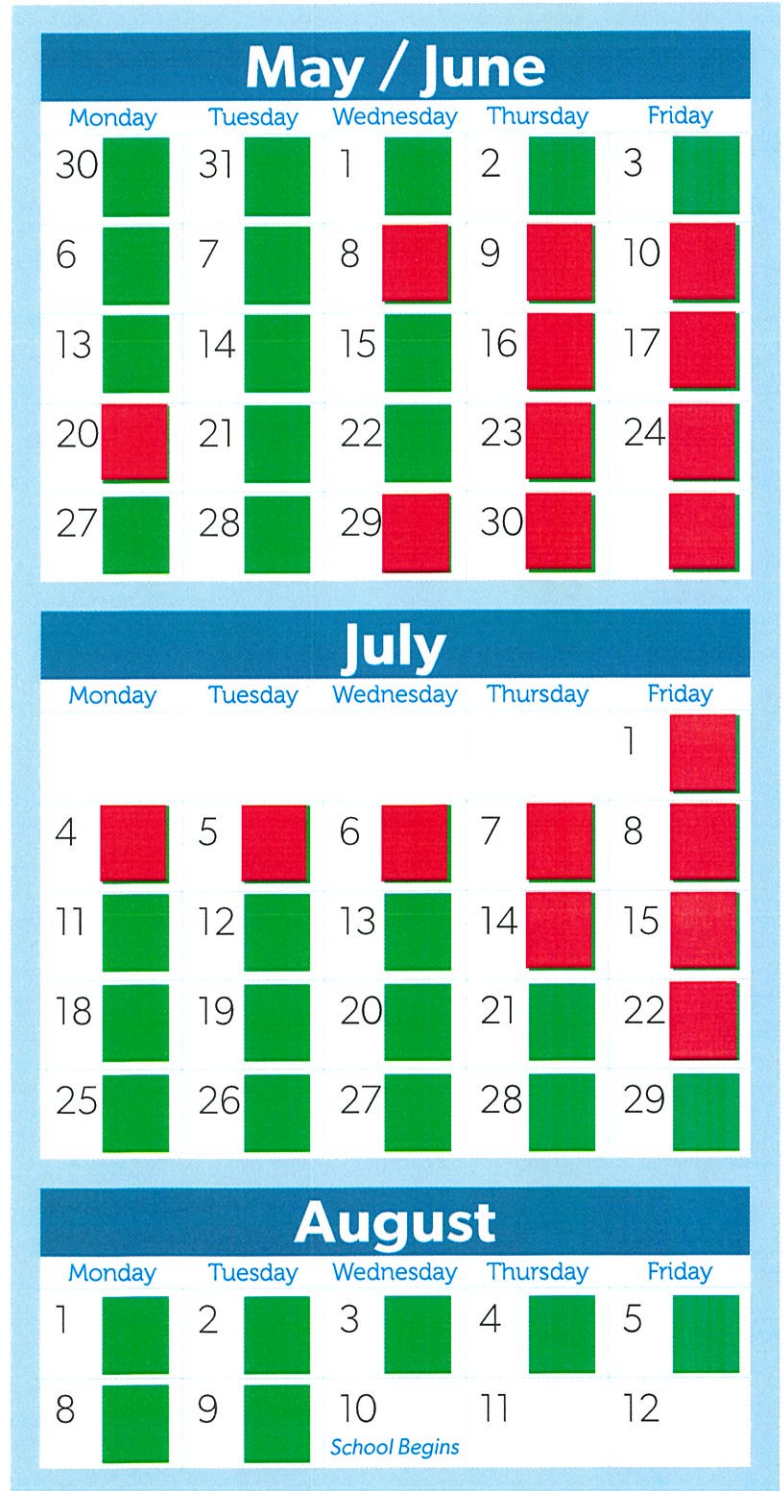

## Summer Hours

**Monday - Thursday**  
8:00 AM - 12:00 PM  
1:00 PM - 4:00 PM

## Important Dates

### Meet the Teacher

Monday, August 8th  
5:30 - 7:00 PM  
This is a come-and-go event

### School Hours

8:50 AM - 4:00 PM

■ Campus open ▼ Campus closed